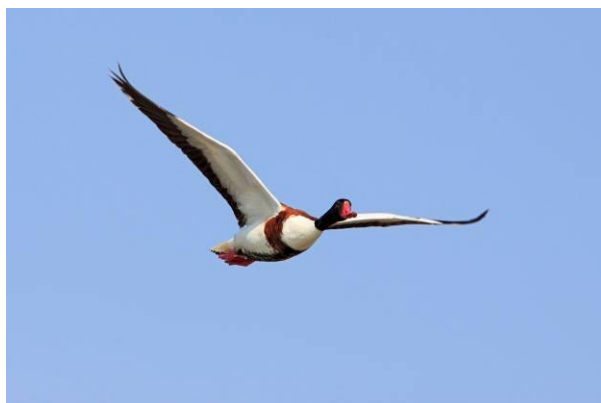

## **Improving nesting conditions for Shelduck at Pomorie Lake, Bulgaria**

**Place of project implementation:** Pomorie Lake, Black Sea coast of Bulgaria.

*Pomorie Lake is a hyper saline lagoon along Black Sea coast of Bulgaria. The lake is designated as a national protected site (2001), Ramsar site No 1229 (2002), Natura 2000 site: SPA "Pomorie Lake" BG0000152 and SCI "Pomorie" BG0000620. The wetland is of great importance for breeding of several bird species in Bulgaria (Sandwich, Common and Little tern, Avocet, Kentish plover, Black-winged stilt, Shelduck, Mute swan). It is important staging area for migrating waders and important wintering site for Shelducks, Mute swans, Shovelers, Pintails, Coots, etc. The site is also of great importance for several plant species in Bulgaria including Glasswort, Trachomitum venetum (listed in Bulgarian Red Data Book and Biodiversity Act), etc.*

### **Objectives:**

1. To improve nesting conditions for Shelduck at Pomorie Lake.

**Description:** Pomorie Lake is a hyper saline lagoon along Bulgarian Black Sea coast. It represents a rare type of ecosystem for Bulgaria and the Black Sea region. Green Balkans NGO has started its long-term conservation program at the site about 18 years ago. Habitat for nesting of water birds was restored and most remarkable was the success with the settling of the largest Sandwich tern colony at the Balkans numbering about 1500 pairs compared to only 6 pairs in 1996. Restoration works for the hydrology were implemented and a visitor centre was built and equipped being in operation since 2010. A management plan for the protected area was also drawn. One of